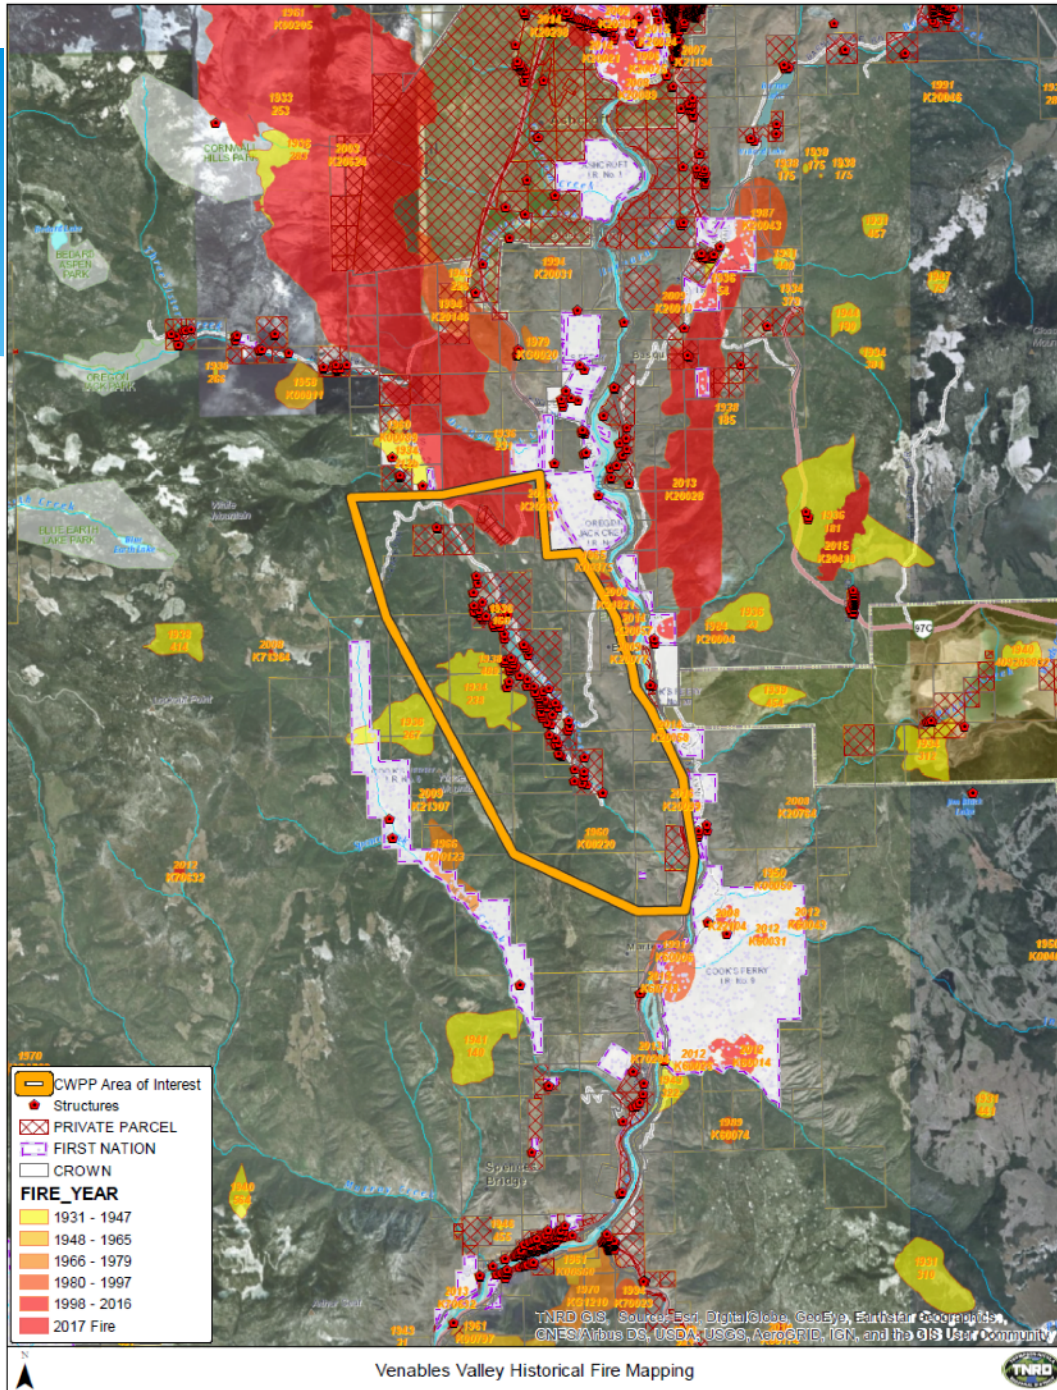

Saranagati Village

•A.C. Bhaktivedanta Swami Prabhupada•

Bhakti Yoga, Country Style

B.C. Wildfire Challenges

- * How do we replace wildfire as a positive change process in our forests?
- * Smart, clean timber harvesting
- * Forest Fuel Management
- * Manage for Locally Important Values
- * **Fire Smart Homes and Lots**

B.C. Wildfire Challenges

Venables Valley Historical Fire Mapping

TNRD GIS, Source: Esri, DigitalGlobe, GeoEye, Earthstar Geographics, CNES/Airbus DS, USDA, USGS, AeroGRID, IGN, and the GIS User Community